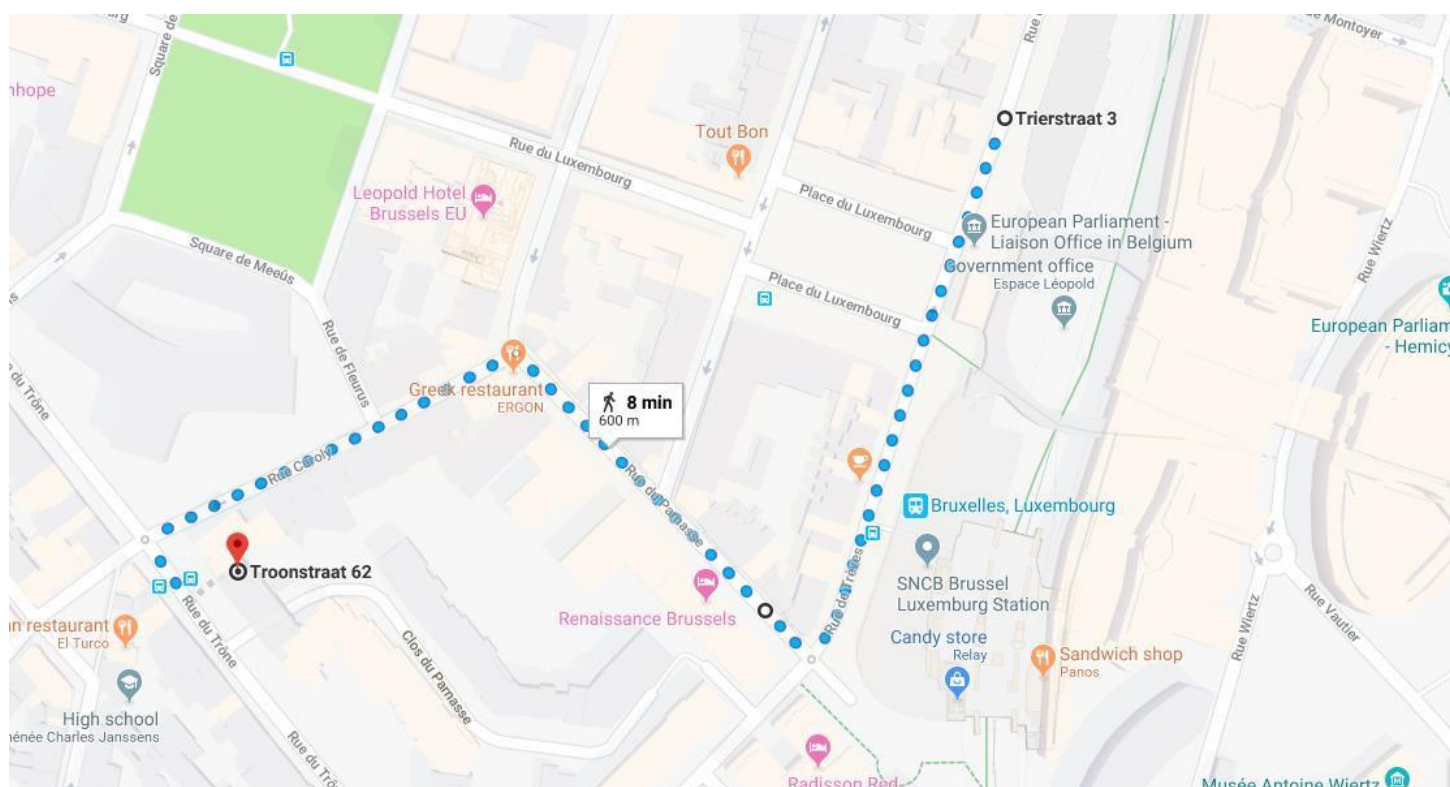

Directions

The EuChemS offices are situated at the heart of the European quarter in Brussels.

Below are instructions to reach the offices from Brussels Airport Zaventem and Gare du Midi.

Address: Rue du Trône 62, 1050 Brussels, Belgium

- ➔ Walk out of the station onto Rue de Treves. Make your way to the left and turn right on Rue du Parnasse. Turn left onto Rue Caroly. Turn left again onto Rue du Trône.

Bus from Brussels Airport Zaventem

You can alternatively take the bus from Brussels Airport Zaventem to our offices.

Take **BUS 12** (company is STIB/MIVB) **DIRECTION Brussels City**.

Get off at the bus stop 'Luxembourg'. The bus stop is almost opposite the European Parliament.

-> Walk south, down the rue de Treves towards the Place du Luxembourg. The European Parliament should be on your left. Turn right onto Rue du Parnasse. Turn left onto Rue Caroly. Finally, turn left again onto Rue du Trône. The walk takes approximately 8 minutes.