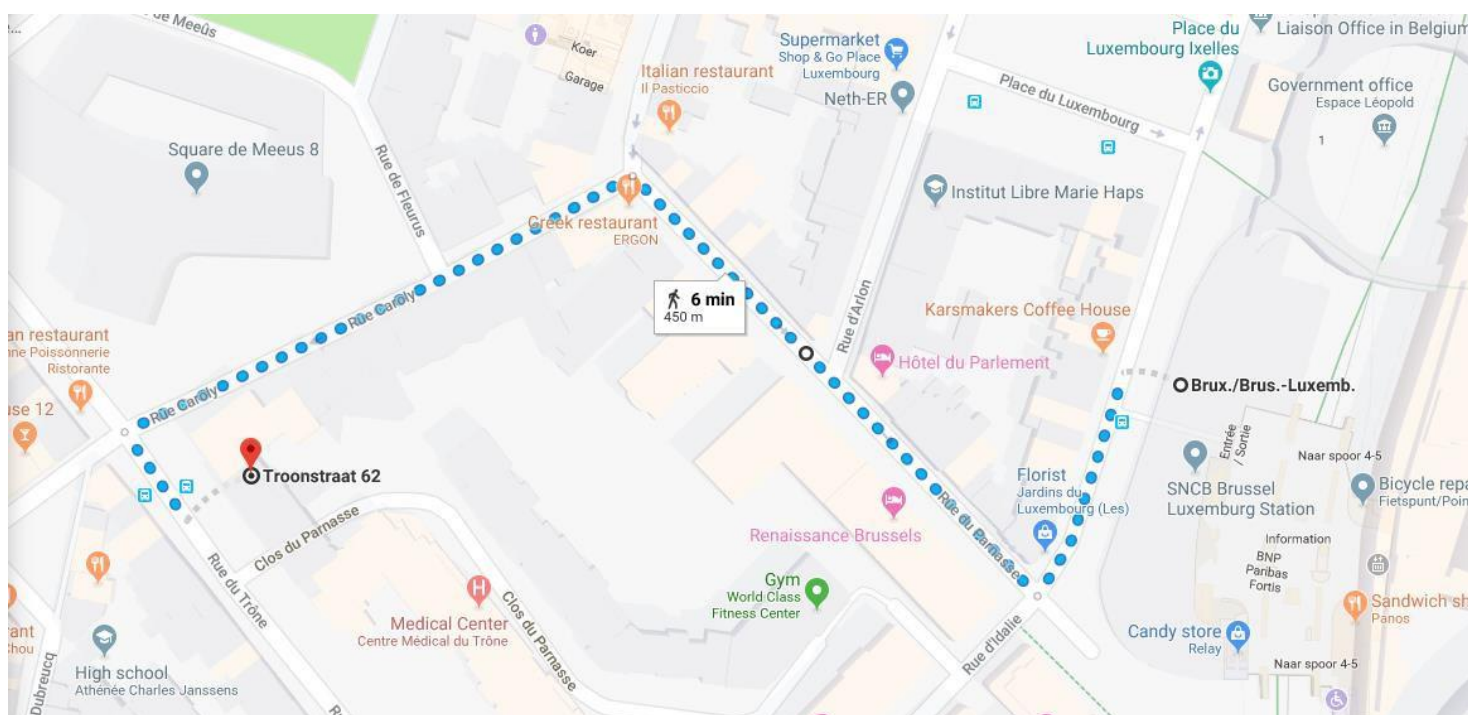

Directions

The EuChemS offices are situated at the heart of the European quarter in Brussels.

Below are instructions to reach the offices from Brussels Airport Zaventem and Gare du Midi.

Address: Rue du Trône 62, 1050 Brussels, Belgium

- ➔ Walk out of the station onto Rue de Treves. Make your way to the left and turn right on Rue du Parnasse. Turn left onto Rue Caroly. Turn left again onto Rue du Trône.

Bus from Brussels Airport Zaventem

-> Walk south, down the rue de Treves towards the Place du Luxembourg. The European Parliament should be on your left. Turn right onto Rue du Parnasse. Turn left onto Rue Caroly. Finally, turn left again onto Rue du Trône. The walk takes approximately 8 minutes.